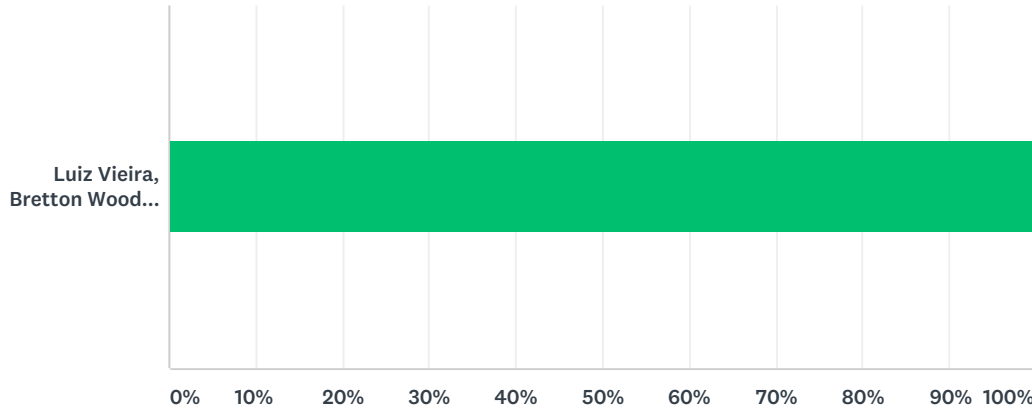

Q4 Please select one candidate to represent Europe and Central Asia:

Answered: 432 Skipped: 101

ANSWER CHOICES	RESPONSES
Luiz Vieira, Bretton Woods Project	100.00% 432
TOTAL	432