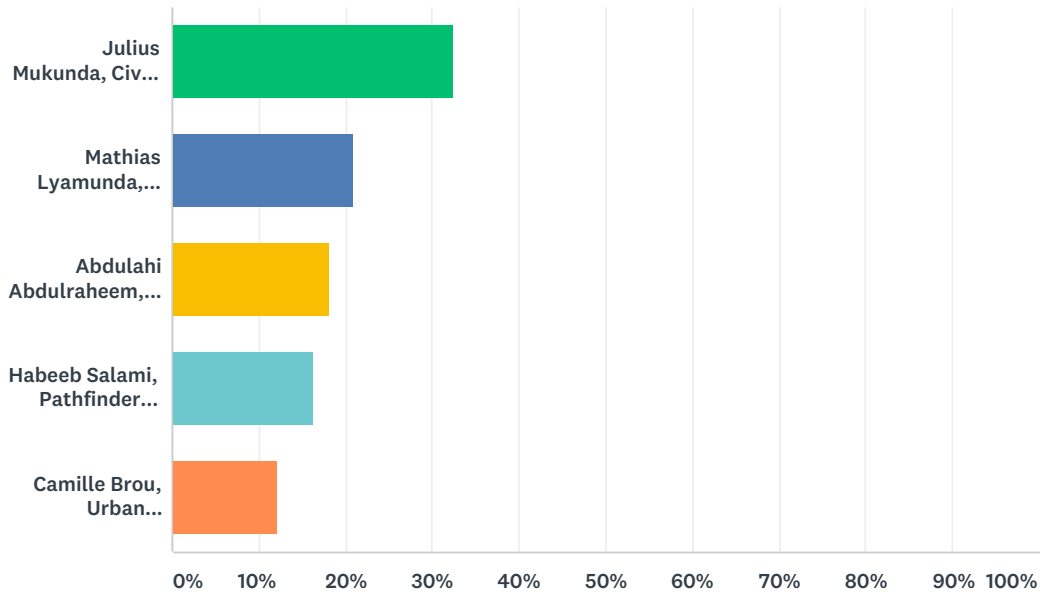

Answered: 459 Skipped: 74

ANSWER CHOICES	RESPONSES	
Maria Emilia Berazategui, Transparency International	79.08%	363
Marcelo de Jesus, FORES	20.92%	96
TOTAL		459

Q4 Please select one candidate to represent Europe and Central Asia:

Answered: 432 Skipped: 101

ANSWER CHOICES	RESPONSES
Luiz Vieira, Bretton Woods Project	100.00% 432
TOTAL	432

Q5 Please select one candidate to represent Middle East and North Africa:

Answered: 413 Skipped: 120

ANSWER CHOICES	RESPONSES
Shereen Talaat Faik, Arab Watch Coalition	100.00% 413
TOTAL	413

Q6 Please select one candidate to represent Africa:

Answered: 445 Skipped: 88

ANSWER CHOICES	RESPONSES	
Julius Mukunda, Civil Society Budget Advocacy Group	32.36%	144
Mathias Lyamunda, Foundation for Environmental Management and Campaign Against Poverty	20.90%	93
Abdulahi Abdulraheem, Initiative for Sound Education, Relationship & Health	18.20%	81
Habeeb Salami, Pathfinder International	16.40%	73
Camille Brou, Urban Agriculture International Program	12.13%	54
TOTAL		445