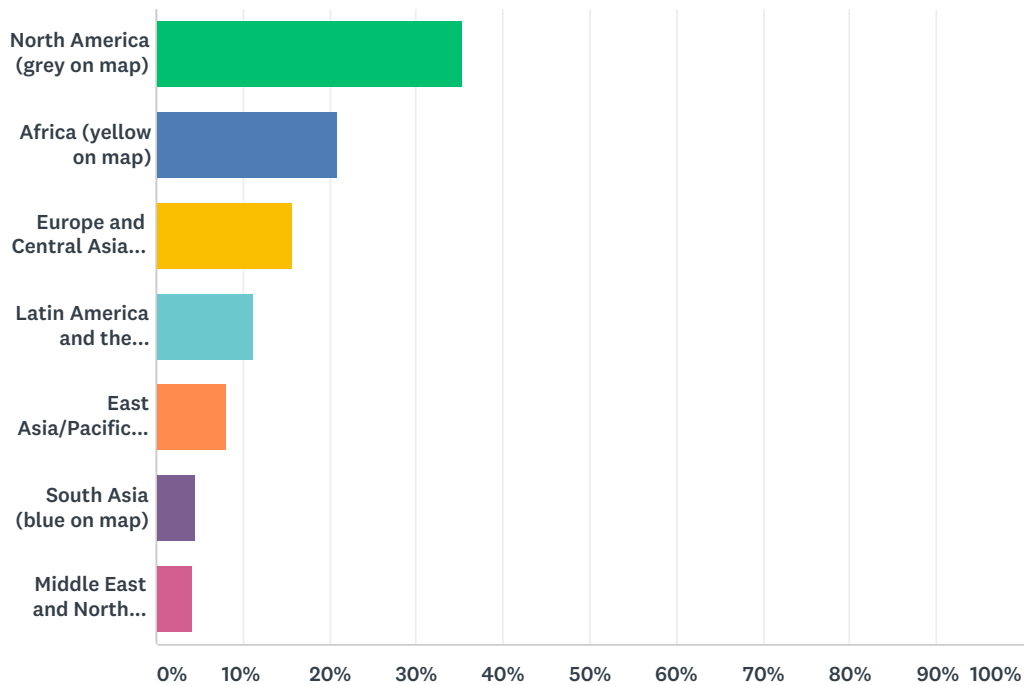

Q1 In which region are you currently located? You, voter individually, not your organization. (see map below for clarity on regional delineation)

Answered: 533 Skipped: 0

ANSWER CHOICES	RESPONSES	
North America (grey on map)	35.46%	189
Africa (yellow on map)	20.83%	111
Europe and Central Asia (pink on map)	15.76%	84
Latin America and the Caribbean (green on map)	11.26%	60
East Asia/Pacific (orange on map)	8.07%	43
South Asia (blue on map)	4.50%	24
Middle East and North Africa (purple on map)	4.13%	22
TOTAL		533

Q2 Please select one candidate to represent North America:

Answered: 446 Skipped: 87

ANSWER CHOICES	RESPONSES	
Katelyn Gallagher, Bank Information Center	100.00%	446
TOTAL		446

Q3 Please select one candidate to represent Latin America and the Caribbean:

Answered: 459 Skipped: 74

ANSWER CHOICES	RESPONSES	
Maria Emilia Berazategui, Transparency International	79.08%	363
Marcelo de Jesus, FORES	20.92%	96
TOTAL		459

Q4 Please select one candidate to represent Europe and Central Asia: