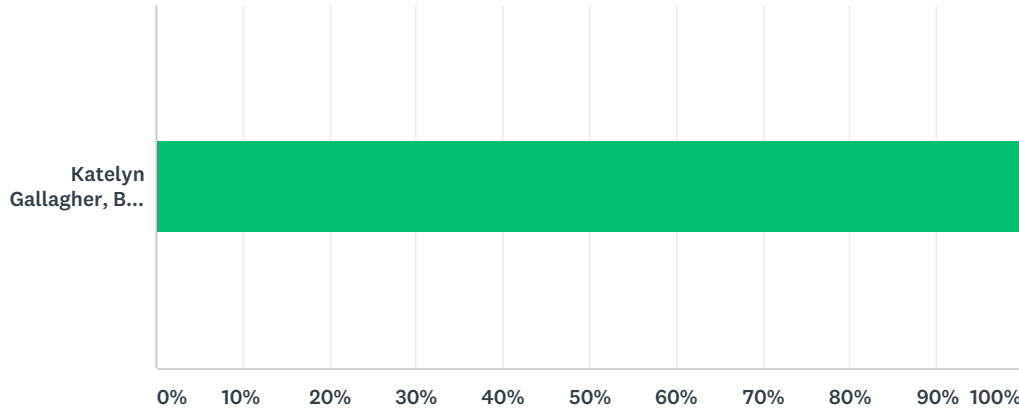

Q1 In which region are you currently located? You, voter individually, not your organization. (see map below for clarity on regional delineation)

Answered: 533 Skipped: 0

ANSWER CHOICES	RESPONSES	
North America (grey on map)	35.46%	189
Africa (yellow on map)	20.83%	111
Europe and Central Asia (pink on map)	15.76%	84
Latin America and the Caribbean (green on map)	11.26%	60
East Asia/Pacific (orange on map)	8.07%	43
South Asia (blue on map)	4.50%	24
Middle East and North Africa (purple on map)	4.13%	22
TOTAL		533

Q2 Please select one candidate to represent North America:

Answered: 446 Skipped: 87

ANSWER CHOICES	RESPONSES	
Katelyn Gallagher, Bank Information Center	100.00%	446
TOTAL		446

Q3 Please select one candidate to represent Latin America and the Caribbean:

Answered: 459 Skipped: 74

ANSWER CHOICES	RESPONSES	
Maria Emilia Berazategui, Transparency International	79.08%	363
Marcelo de Jesus, FORES	20.92%	96
TOTAL		459

Q4 Please select one candidate to represent Europe and Central Asia: