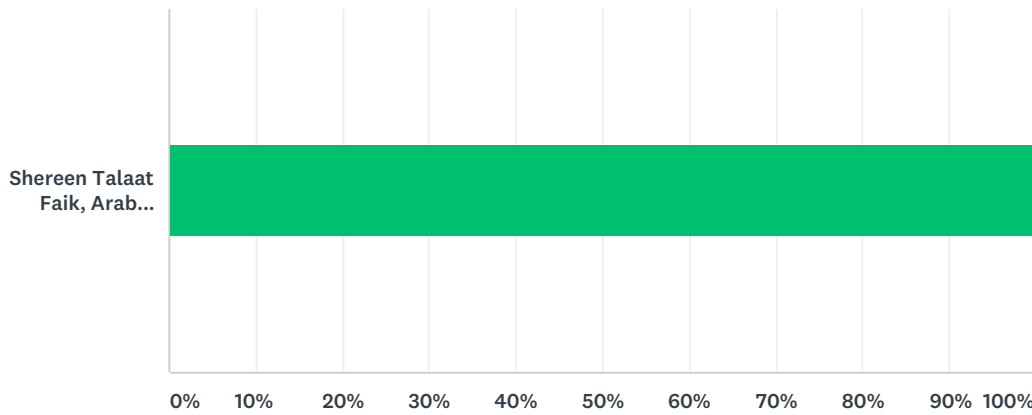

Answered: 459 Skipped: 74

ANSWER CHOICES	RESPONSES	
Maria Emilia Berazategui, Transparency International	79.08%	363
Marcelo de Jesus, FORES	20.92%	96
TOTAL		459

Q4 Please select one candidate to represent Europe and Central Asia:

Answered: 432 Skipped: 101

ANSWER CHOICES	RESPONSES
Luiz Vieira, Bretton Woods Project	100.00% 432
TOTAL	432

Q5 Please select one candidate to represent Middle East and North Africa:

Answered: 413 Skipped: 120

ANSWER CHOICES	RESPONSES
Shereen Talaat Faik, Arab Watch Coalition	100.00% 413
TOTAL	413

Q6 Please select one candidate to represent Africa:

Answered: 445 Skipped: 88

ANSWER CHOICES	RESPONSES	
Julius Mukunda, Civil Society Budget Advocacy Group	32.36%	144
Mathias Lyamunda, Foundation for Environmental Management and Campaign Against Poverty	20.90%	93
Abdulahi Abdulraheem, Initiative for Sound Education, Relationship & Health	18.20%	81
Habeeb Salami, Pathfinder International	16.40%	73
Camille Brou, Urban Agriculture International Program	12.13%	54
TOTAL		445