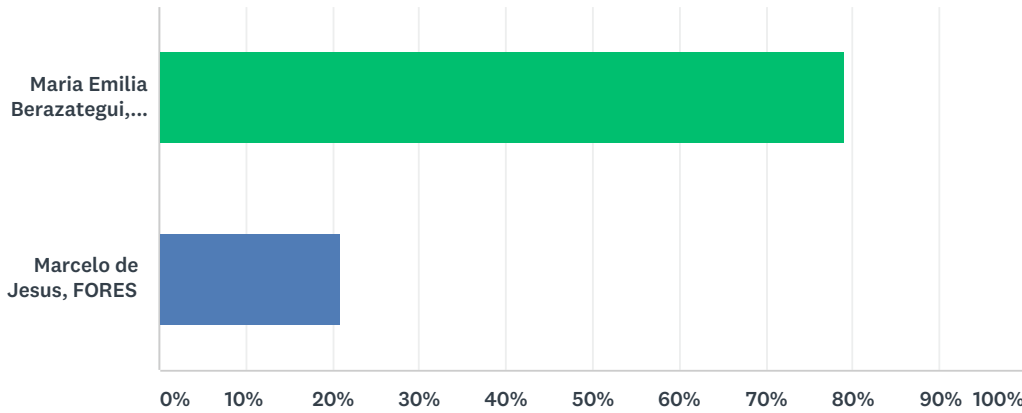

Q2 Please select one candidate to represent North America:

Answered: 446 Skipped: 87

ANSWER CHOICES	RESPONSES	
Katelyn Gallagher, Bank Information Center	100.00%	446
TOTAL		446

Q3 Please select one candidate to represent Latin America and the Caribbean:

Answered: 459 Skipped: 74

ANSWER CHOICES	RESPONSES	
Maria Emilia Berazategui, Transparency International	79.08%	363
Marcelo de Jesus, FORES	20.92%	96
TOTAL		459

Q4 Please select one candidate to represent Europe and Central Asia: